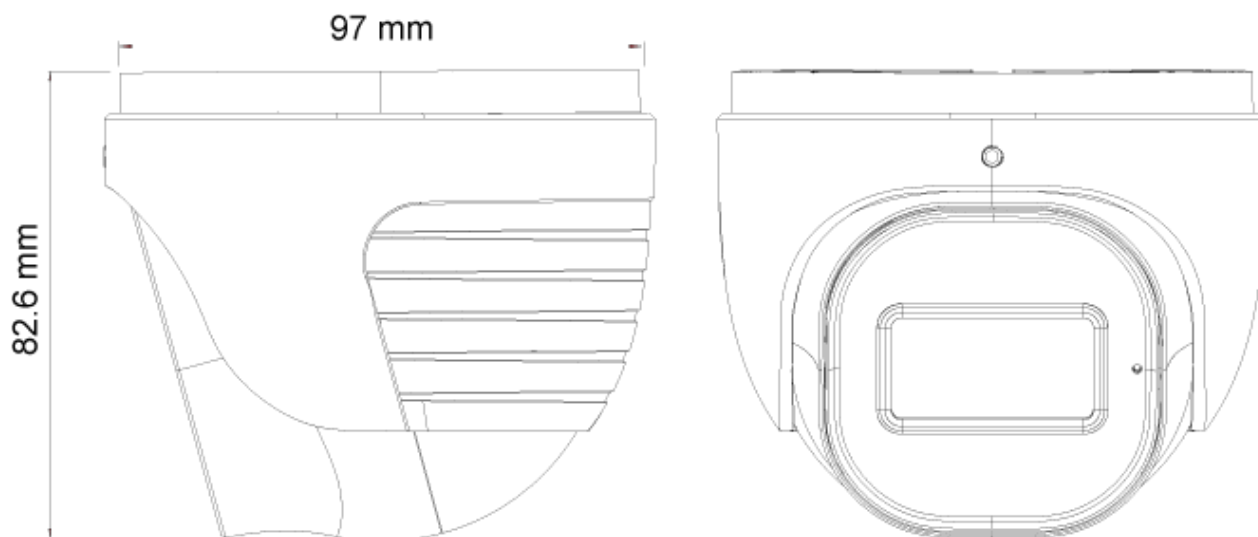

DIMENSIONS

ACCESSORIES

PR-JB12IP66

PR-JB12IP64

PR-WB-A